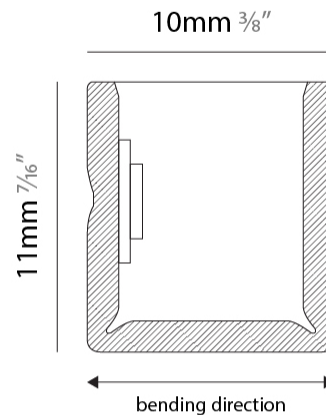

E12W0006-

base number _____
Color _____
Temperature _____

1. To build a product code in our configurator select the specify button on the base model # product page
2. To build a manual product code on this datasheet choose from the options listed below in blue font and add the suffix to the base model #

GENERAL

Series: Flexlite
Subseries: Firenze Palla Monopoint
Brand: Unonovesette
Division: Exterior
Mounting Type: Surface
Mounting Location: Wall
Subcategory: Wall Effect

PHYSICAL

Shape: Curves
Length (mm): 1000
Length (in): 39 ³/₈
Width (mm): 10
Width (in): 0 ³/₈
Height (mm): 11
Height (in): 0 ⁷/₁₆
Light Distribution: Omnidirectional
Diffuser: Polyurethane - Opal
Fixture Finish: WHI
Fixture Material: PVC / Polyurethane
Cable Details: Neoprene 300mm 2x0.5 mm2
Upon Request: Custom length - maximum of 5 meters

ELECTRICAL

Lamp Type: LED
Input Wattage (W): 13.57/m
Total Output Wattage (W): 11.21/m
Dimming: Non-Dimmable / 0-10V Dimming
Driver Included: No
Driver Location: Remote
Driver Type: Constant Voltage - Universal
Driver Class: Class 2
Input Voltage (V): 120 - 277
Output Voltage (V): 24

LED

Color Temperature (°K): 2700 / 3150 / 4300 / 5250
Max. Delivered Lumen (lm): 470 (3150K)
CRI: >85 CRI
Lamp Life (hrs): 50000
Upon Request: Dim to Warm

OPTICAL

Optic°: 120° Diffused light

RATINGS AND CERTIFICATIONS

Certified By: Certified for North American Standards
IP rating: IP68 (for permanent submersion 5m)